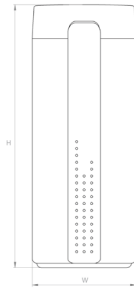

Boiling Specification

Outer Casing

Tap – polished chrome finish
Other tap finishes available on request at additional cost
Tank – durable high impact PC/ ABS

Water Tank

Stainless steel

Heating Element

Stainless steel

Thermostat

Electronic to control water up to boiling point

Insulation

Highly efficient aerogel thermal insulation

Initial Draw off

15 cups/ 10 mugs based on 167ml cup and 250ml mug.
Double draw off for 6 litre model.

Safety

Overheat temperature protection (manual re-set).

Safety lock mechanism.

Supplied expansion vessel and pressure relief valve must be fitted.

IP Rating

IPX1

Installation

This appliance must be installed in a frost free environment

Required hole diameter for mounting tap 32mm – fits in a standard sink.
Sink/ counter top up to 50mm thick.

The dispensed water temperature can be adjusted down to 98°C on installation if required.

Plumbing

Must be installed by a suitably qualified person.

Intended for connection to the mains water supply.

Minimum water pressure 1 bar.

Maximum water pressure 4.2 bar. If higher than this a pressure reducing valve may be required.

Supplied expansion vessel and pressure relief valve must be fitted.

Electrical Connection

Installation must comply with current IEE wiring regulations.

Supplied with a pre-wired (1m) BS plug.

Approvals

CE

Standard Warranty

2 years parts or replacement warranty.

Product Code	Height (mm)	Width (mm)	Depth (mm)	Weight (kg)	
				Empty	Full
ZEN Life Tap (all models)	365	286	54	2.5	–
ZEN Life 3L Tank	459	181	220	4.3	7.3