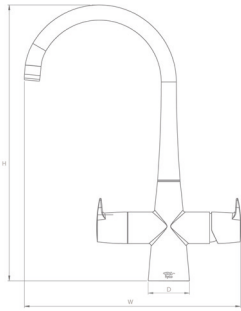

Boiling Specification

Outer Casing

Tap – polished chrome finish
Other tap finishes available on request at additional cost
Tank – durable high impact PC/ ABS

Water Tank

Stainless steel

Heating Element

Stainless steel

Thermostat

Electronic to control water up to boiling point

Insulation

Highly efficient aerogel thermal insulation

Initial Draw off

15 cups/ 10 mugs based on 167ml cup and 250ml mug.
Double draw off for 6 litre model.

Safety

Overheat temperature protection (manual re-set).

Safety lock mechanism.

Supplied expansion vessel and pressure relief valve must be fitted.

IP Rating

IPX1

Installation

This appliance must be installed in a frost free environment

Required hole diameter for mounting tap 32mm – fits in a standard sink.
Sink/ counter top up to 50mm thick.

The dispensed water temperature can be adjusted down to 98°C on installation if required.

Plumbing

Must be installed by a suitably qualified person.

Intended for connection to the mains water supply.

Minimum water pressure 1 bar.

Maximum water pressure 4.2 bar. If higher than this a pressure reducing valve may be required.

Supplied expansion vessel and pressure relief valve must be fitted.

Electrical Connection

Installation must comply with current IEE wiring regulations.

Supplied with a pre-wired (1m) BS plug.

Approvals

CE

Standard Warranty

2 years parts or replacement warranty.

Product Code	Height (mm)	Width (mm)	Depth (mm)	Weight (kg)	
				Empty	Full
ZEN Life Tap (all models)	365	286	54	2.5	–
ZEN Life 3L Tank	459	181	220	4.3	7.3