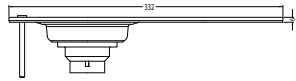

Font

Tempered glass

Font Bowl

Stainless steel

Grille

Chrome - diameter 125mm

Installation

Required hole diameter
for mounting tap 32mm
Sink/ counter top up
to 50mm thick.

Required hole diameter for
mounting the bowl 127mm.

The distance from the centre of the
tap hole to the centre of the font
bowl is 142mm.

Plumbing

Standard sink trap size,
34mm waste pipe.

Standard Warranty

2 years parts or replacement
warranty.

Product Code	Height (mm)*	Length (mm)	Width (mm)	Weight (kg)
ZENFB	66	332	190	0.1
ZENFW	66	332	190	0.1

* Height includes the drain, excluding the drain, the height is 28mm.