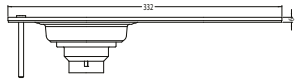

Zen Font with Drain

Use to Create a Separate Drinks Station

Black or white glass

Usage

The Zen Font provides a stylish, sleek solution for installing a Zen Solo and Zen Spa tap where access to a sink is unavailable or not desired.

p.18

Features and Benefits

- Stunning tempered glass design
- High quality chrome grille and stainless steel font bowl
- Surround comes in two contemporary glass finishes, black or white
- Font with integrated drain allows easy disposal of waste water
- Access to a drain is required
- Easy to clean
- Low maintenance
- Suitable for use with Zen Solo, Zen Spa, Ice Solo, Ice Spa and Crystal Pure taps
- Not suitable for use with a Zen Life or Sigma tap which need to be mounted over a sink

Product Code	Colour	Drain
ZENFB	Black	Yes
ZENFW	White	Yes

**Font**

Tempered glass

Font Bowl

Stainless steel

GrilleElectro polished stainless steel -
diameter 125mm**Installation**Required hole diameter
for mounting tap 32mm
Sink/ counter top up
to 50mm thick.Required hole diameter for
mounting the bowl 127mm.The distance from the centre of the
tap hole to the centre of the font
bowl is 142mm.**Plumbing**Standard sink trap size,
34mm waste pipe.**Standard Warranty**2 years parts or replacement
warranty.

Product Code	Height (mm)*	Length (mm)	Width (mm)	Weight (kg)
ZENFB	66	332	190	0.1
ZENFW	66	332	190	0.1

* Height includes the drain, excluding the drain, the height is 28mm.