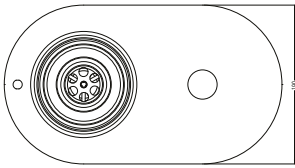

Zen Font with Drain

Use to Create a Separate Drinks Station

Black or white glass

Usage

The Zen Font provides a stylish, sleek solution for installing a Zen Solo and Zen Spa tap where access to a sink is unavailable or not desired.

p.18

Features and Benefits

- Stunning tempered glass design
- High quality chrome grille and stainless steel font bowl
- Surround comes in two contemporary glass finishes, black or white
- Font with integrated drain allows easy disposal of waste water
- Access to a drain is required
- Easy to clean
- Low maintenance
- Suitable for use with Zen Solo, Zen Spa, Ice Solo and Ice Spa
- Not suitable for use with a Zen Life or Sigma tap which need to be mounted over a sink

Product Code	Colour	Drain
ZENFB	Black	Yes
ZENFW	White	Yes

**Font**

Tempered glass

Font Bowl

Stainless steel

GrilleElectro polished stainless steel -
diameter 125mm**Installation**Required hole diameter
for mounting tap 32mm
Sink/ counter top up
to 50mm thick.Required hole diameter for
mounting the bowl 127mm.The distance from the centre of the
tap hole to the centre of the font
bowl is 142mm.**Plumbing**Standard sink trap size,
34mm waste pipe.**Standard Warranty**2 years parts or replacement
warranty.

Product Code	Height (mm)*	Length (mm)	Width (mm)	Weight (kg)
ZENFB	66	332	190	0.1
ZENFW	66	332	190	0.1

* Height includes the drain, excluding the drain, the height is 28mm.