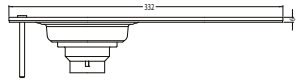

Zen Font with Drain

Use to Create a Separate Drinks Station

Black or white glass

Usage

The Zen Font provides a stylish, sleek solution for installing a Zen Solo and Zen Spa tap where access to a sink is unavailable or not desired.

p.18

Features and Benefits

- Stunning tempered glass design
- High quality chrome grille and stainless steel font bowl
- Surround comes in two contemporary glass finishes, black or white
- Font with integrated drain allows easy disposal of waste water
- Access to a drain is required
- Easy to clean
- Low maintenance
- Suitable for use with Zen Solo, Zen Spa, Ice Solo and Ice Spa
- Not suitable for use with a Zen Life or Sigma tap which need to be mounted over a sink

Product Code	Colour	Drain
ZENFB	Black	Yes
ZENFW	White	Yes

**Font**

Tempered glass

Font Bowl

Stainless steel

GrilleElectro polished stainless steel -
diameter 125mm**Installation**Required hole diameter
for mounting tap 32mm
Sink/ counter top up
to 50mm thick.Required hole diameter for
mounting the bowl 127mm.The distance from the centre of the
tap hole to the centre of the font
bowl is 142mm.**Plumbing**Standard sink trap size,
34mm waste pipe.**Standard Warranty**2 years parts or replacement
warranty.

Product Code	Height (mm)*	Length (mm)	Width (mm)	Weight (kg)
ZENFB	66	332	190	0.1
ZENFW	66	332	190	0.1

* Height includes the drain, excluding the drain, the height is 28mm.