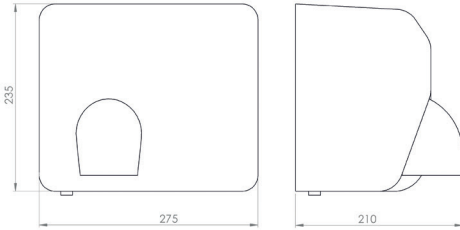

Outer Casing
Stainless steel

Heating Element
2200 W

Motor
300 W
Carbon brush
7,500 RPM

Current
10 amps

Air Speed
30 m/s

Operation
Touch free automatic.

Safety
Overheat temperature protection.

Safety timer prevents continuous running.

IP Rating
IPX1

Installation
Full fixing pack supplied.
Cable entry bottom left
at the base of the unit.

Electrical Connection
Installation must comply
with current IEE Regulations.

The product should be connected
to the fixed wiring of the property
via a double pole fused spur
with a minimum break capacity
of 13 amps.

Class I

Approvals
CE

Standard Warranty
3 year parts or replacement
warranty.

Product Code	Height (mm)	Width (mm)	Depth (mm)	Weight (kg)
TOR25W	235	275	210	5.7
TOR25BSS	235	275	210	5.7