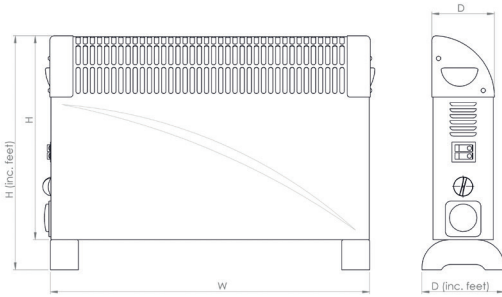

Product Code	Power (kW)	Timer	Current (amps)
SC2000YM	2.0	No	9
SC2000YMT	2.0	Yes	9

Outer Casing

Metal

Controls

All models:
Adjustable thermostat and on/off switch.
Power setting switches.

Timer model only:

Safety

Overheat temperature protection.

IP Rating

IPX0

Installation

Feet included for floor standing.

Electrical Connection

Cable pre-wired (1.5m), white cable entry to the bottom left of the unit with a BS plug.

Class I

Approvals

CE

Standard Warranty

1 year parts or replacement warranty.

Product Code	Height (mm)	Width (mm)	Depth (mm)	Weight (kg)
SC2000YM	335	530	110	3
SC2000YMT	370	580	110	3

*Dimensions excluding feet. Including feet add 50mm to height and 90mm to depth.