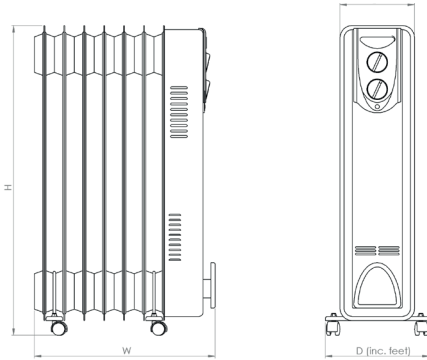

*Line diagram for 1.5 and 2.0 kW models only.

Outer Casing

Metal

Controls

Thermostat dial.

2.0 kW model only:

24 hour segment timer with 15 minute interval time slots. Switch to select on all the time or timed operation. Push segments out for the time interval heater is to be timed on. Push segments in for the time interval heater is to be timed off.

Safety

Overheat temperature protection.

IP Rating

IPX0

Electrical Connection

Supplied with a pre-wired (1.9m) black flex BS plug, cable entry to the right of the heater.

Class I

Approvals

CE

Standard Warranty

1 year parts or replacement warranty.

Product Code	Height (mm)	Width (mm)	Depth (mm)*	Weight (kg)
RAD07Y	380	310	100	3.6
RAD15Y	690	385	160	9.8
RAD20TY	690	465	160	11.8

*Depth excluding feet, including feet 240mm for 1.5 and 2.0 kW versions and 140mm for 0.7 kW version.