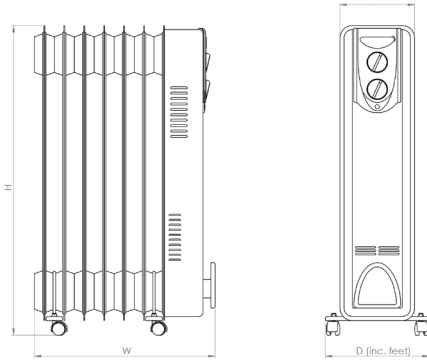

*Line diagram for 1.5 and 2.0 kW models only.

Outer Casing

Metal

Controls

Thermostat dial.

2.0 kW model only:

24 hour segment timer with 15 minute interval time slots. Switch to select on all the time or timed operation. Push segments out for the time interval heater is to be timed on. Push segments in for the time interval heater is to be timed off.

Safety

Overheat temperature protection.

IP Rating

IPX0

Electrical Connection

Supplied with a pre-wired (1.9m) black flex BS plug, cable entry to the right of the heater.

Class I

Approvals

CE, UKCA

Standard Warranty

1 year parts or replacement warranty.

Product Code	Height (mm)	Width (mm)	Depth (mm)*	Weight (kg)
RAD07Y	380	310	100	3.6
RAD15Y	690	385	160	9.8
RAD20TY	690	465	160	11.8

*Depth excluding feet, including feet 240mm for 1.5 and 2.0 kW versions and 140mm for 0.7 kW version.