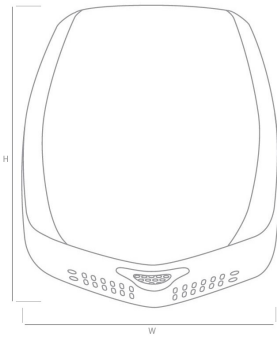

Features and Benefits

- Smooth lines and sleek design
- High speed giving fast drying times
- Compact stylish design
- Saves energy relative to traditional hand dryers from reduced drying times
- Low 0.9 kW power rating
- Tailor output to meet your specific needs
- Element on/off switch allows power output to be reduced to 0.65 kW
- High quality stainless steel case
- Available in white or brushed stainless steel
- Vandal resistant
- Blue LED dry zone indicator

10 - 15 s

2.6 kWh
per 1000 dries

80 dB

30 p
per 1000 dries

Product Code	Finish	Power (kW)	Air Speed (m/s)
PRMW	White	0.65 - 0.9	89
PRMBSS	Brushed SS	0.65 - 0.9	89

Outer Casing
Stainless steel

Heating Element
250 W - option to switch off