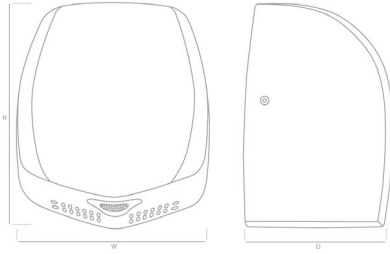

Outer Casing
Stainless steel

Heating Element
250 W - option to switch off

Motor
650 W

Current
4 amps

Air Speed
89 m/s

Air Volume
105 m³/h

Operation
Touch free automatic.

Safety
Overheat temperature protection.

Safety timer prevents continuous running.

IP Rating
IP22

Installation
Full fixing pack supplied.

Cable entry in the lower left rear corner.

Electrical Connection
Installation must comply with current IET wiring Regulations.

The product should be connected to the fixed wiring of the property via a suitably rated isolating switch with a contact separation of at least 3mm in all poles.

Cable pre-wired (1m).

Class I

Approvals
CE, UKCA

Standard Warranty
3 year parts or replacement warranty.

Product Code	Height (mm)	Width (mm)	Depth (mm)	Weight (kg)
PRMW	300	250	169	3.4
PRMBSS	300	250	169	3.4