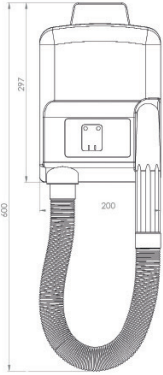

Jade

0.7 kW Traditional Hair Dryer

96

Usage

Designed for hotels and similar light commercial applications. Not suitable for heavy usage applications such as public swimming baths and sports facilities.

Features and Benefits

- Automatic hair dryer switches on when the handgrip is removed from the holder
- Ideal for hotel room en-suites where vandalism is unlikely
- 1 power setting
- Extendable hose (up to 1.4m)
- Incorporates shaver socket
- Wall mounted

Product Code	Finish	Power (kW)	Heat Settings	Air Volume (m ³ /h)
HD700	White	0.7	1	43

Outer Casing
White ABS

Operation
The hair dryer will start automatically when the nozzle is removed from the base and stop when it is replaced.

Cable pre-wired (1.35m), entry at the top left of the unit.

Approvals
CE

Standard Warranty
1 year parts or replacement warranty.

Product Code	Height (mm)	Width (mm)	Depth (mm)	Weight (kg)
Excluding Hose	297	200	90	2.2
Including Hose	600	200	90	2.2