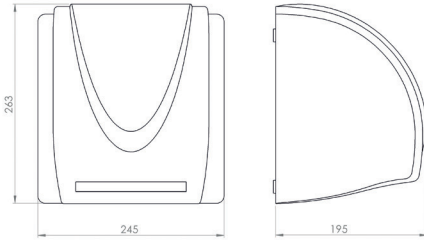

25 s

12.5 kW
per 1000 dries

73 dB

£1.50
per 1000 dries

Product Code	Finish	Power (kW)	Air Speed (m/s)
HD1800	Ivory white	1.8	18

**Outer Casing**

Die cast aluminium
Enamel coated

Heating Element