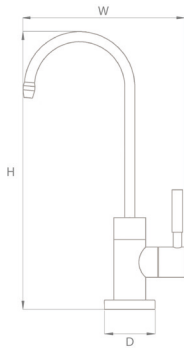

## Usage

The Crystal Pure drinking water tap is an ideal solution for supplying filtered cold (ambient) or chilled water. The tap can be used with the Zen Font with Drain when connection to a standard sink is not available.

Product Code	Tap Type	360° Swivel	Reach (mm)
CPURE	Single outlet	Yes	140

### Installation

Required hole diameter for mounting the tap 12 - 35mm.  
Fits in a standard sink.  
Sink/ counter top up to 40mm thick.