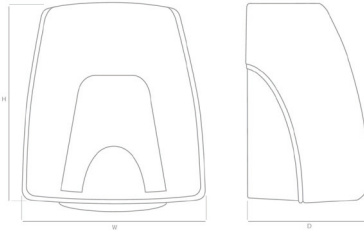

Outer Casing

Durable ABS cover

Heating Element

1430 W

Motor

70 W

Carbon brush

Current

6.5 amps

Air Speed

15 m/s

Air Volume

88 m³/h

Operation

Touch free automatic.

Safety

Overheat temperature protection.

Safety timer prevents continuous running.

IP Rating

IP22

Installation

Full fixing pack supplied.

Cable entry bottom right at the base of the unit.

Electrical Connection

Installation must comply with current IET wiring Regulations.

The product should be connected to the fixed wiring of the property via a suitably rated isolating switch with a contact separation of at least 3mm in all poles.

Cable pre-wired (1m).

Class II

Approvals

CE, UKCA

Standard Warranty

3 year parts or replacement warranty.

Product Code	Height (mm)	Width (mm)	Depth (mm)	Weight (kg)
CTRW	253	198	145	1.7